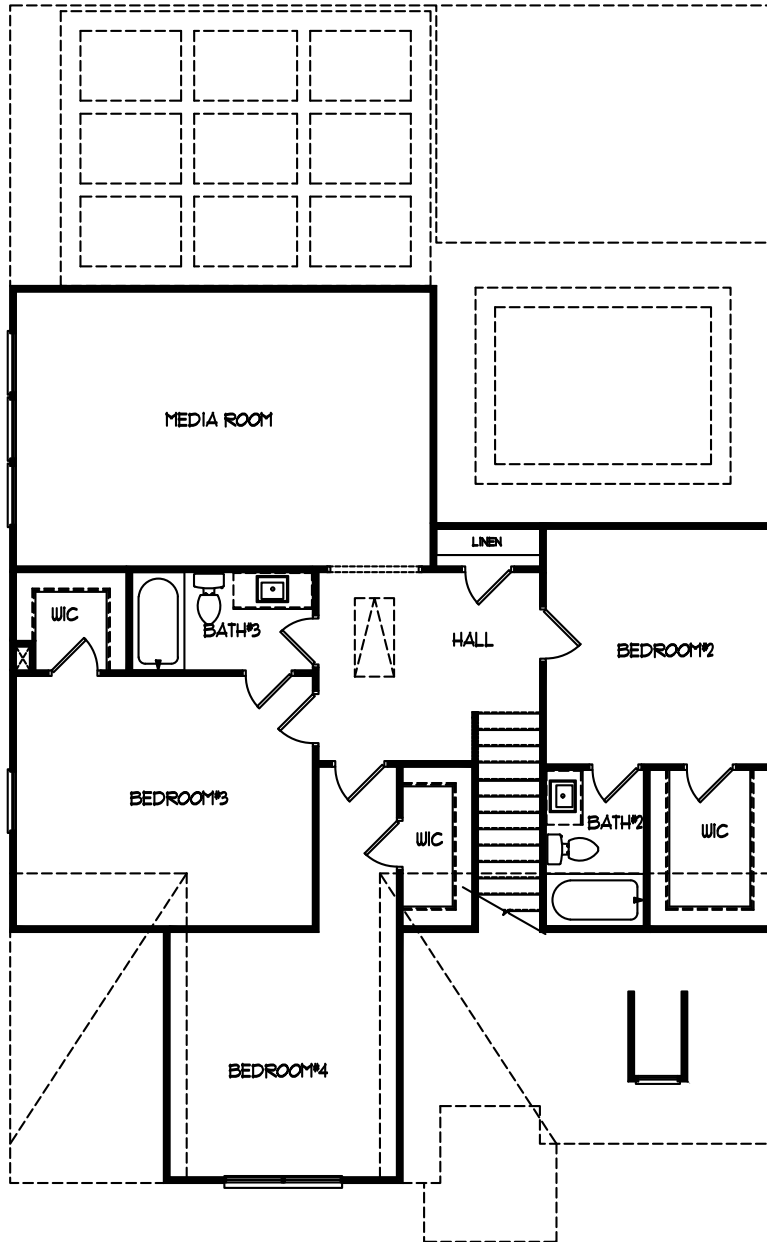

HEMINGWAY

The Madison

4 BD | 3.5 BA | 2,880 SQ. FT.

ELEVATION D

ELEVATION A

ELEVATION B

ELEVATION C

WALKER
ANDERSON 

HEMINGWAY

The Madison MAIN LEVEL

OPTIONAL
SUPER SHOWER

WALKER
ANDERSON 

HEMINGWAY

The Madison UPPER LEVEL

WALKER
ANDERSON 