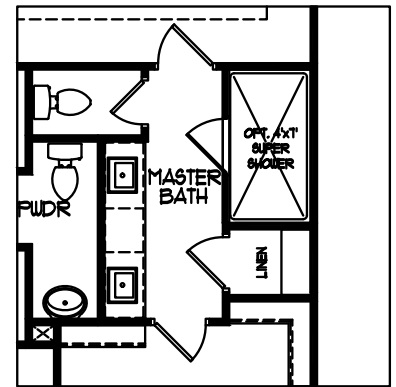

HEMINGWAY

The Madison

4 BD | 3.5 BA | 2,880 SQ. FT.

ELEVATION D

ELEVATION A

ELEVATION B

ELEVATION C

WALKER
ANDERSON 

HEMINGWAY

The Madison MAIN LEVEL

OPTIONAL
SUPER SHOWER

WALKER
ANDERSON 

HEMINGWAY

The Madison UPPER LEVEL

WALKER
ANDERSON 