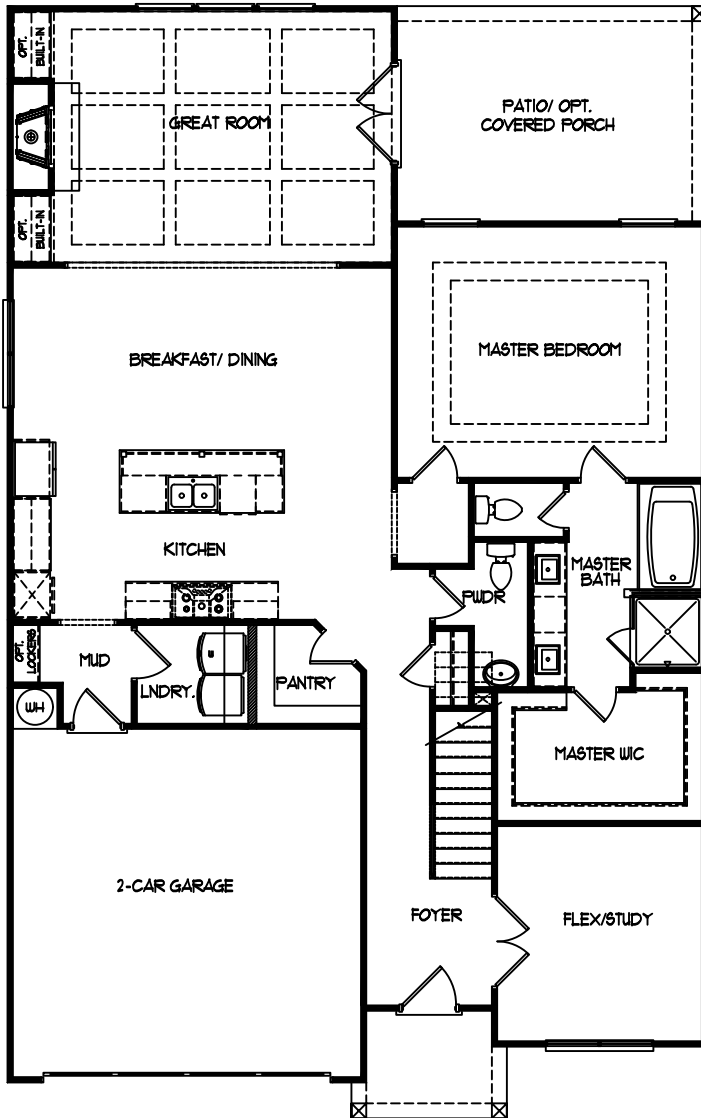

HEMINGWAY

The Madison

4 BD | 3.5 BA | 2,880 SQ. FT.

ELEVATION D

ELEVATION A

ELEVATION B

ELEVATION C

WALKER
ANDERSON 

HEMINGWAY

The Madison MAIN LEVEL

OPTIONAL
SUPER SHOWER

WALKER
ANDERSON 

HEMINGWAY

The Madison UPPER LEVEL

WALKER
ANDERSON 