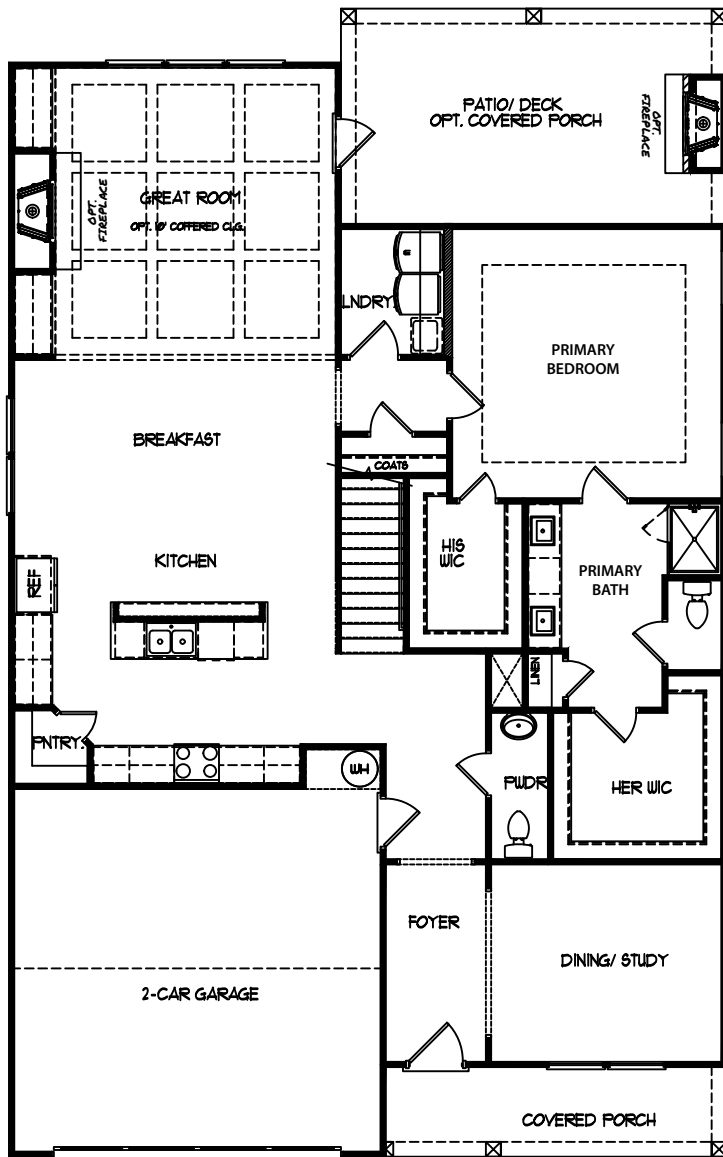

THE EVERGLADE

4 BED | 3.5 BATH

ELEVATION A

ELEVATION B

ELEVATION C

THE EVERGLADE

4 BED | 3.5 BATH

OPT. PRIMARY BATH WITH SHOWER AND GARDEN TUB

OPT. PRIMARY BATH WITH SUPER SHOWER

MAIN FLOOR

THE EVERGLADE

4 BED | 3.5 BATH

SECOND FLOOR

OPT. BEDROOM #5
& BATH #4 ILO LOFT