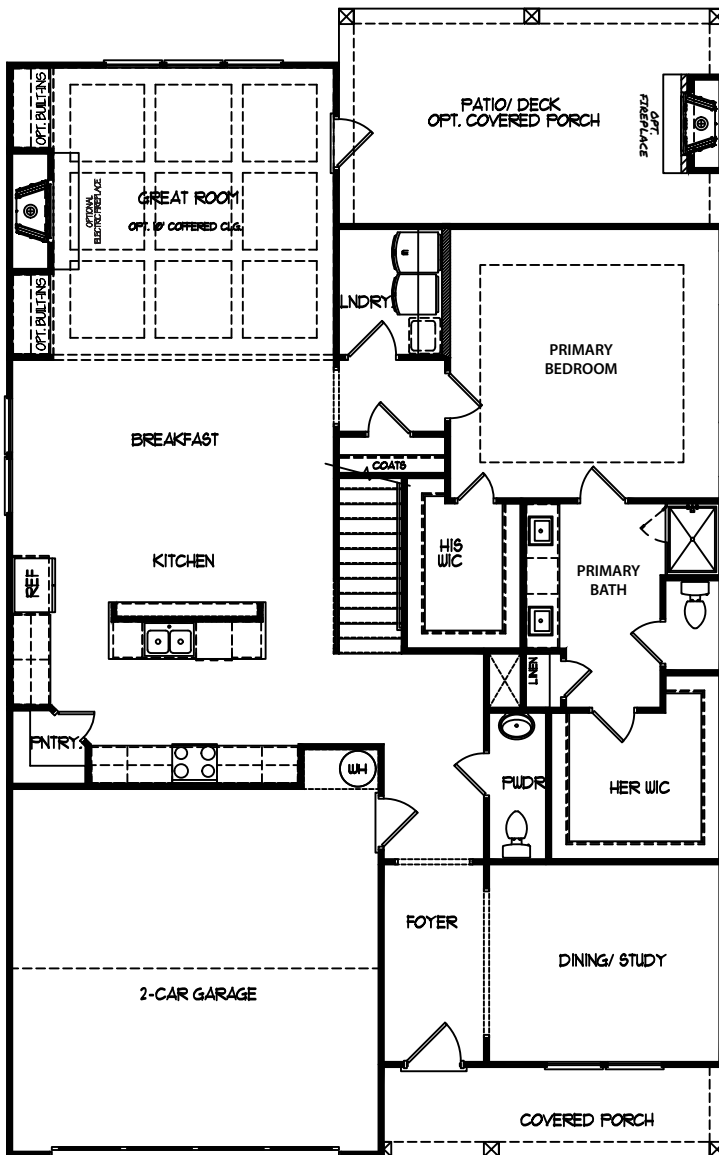

THE EVERGLADE

4 BED | 3.5 BATH

ELEVATION A

ELEVATION B

ELEVATION C

THE EVERGLADE

4 BED | 3.5 BATH

OPT. PRIMARY BATH WITH SHOWER AND GARDEN TUB

OPT. PRIMARY BATH WITH SUPER SHOWER

MAIN FLOOR

THE EVERGLADE

4 BED | 3.5 BATH

SECOND FLOOR

OPT. BEDROOM #5
& BATH #4 ILO LOFT