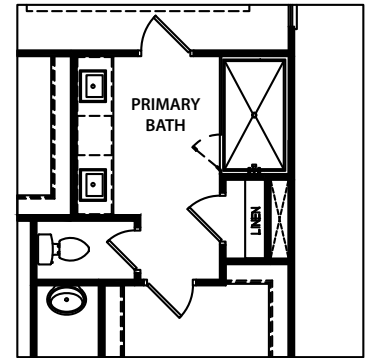

THE EVERGLADE

4 BED | 3.5 BATH

ELEVATION A

ELEVATION B

ELEVATION C

THE EVERGLADE

4 BED | 3.5 BATH

OPT. PRIMARY BATH WITH SHOWER AND GARDEN TUB

OPT. PRIMARY BATH WITH SUPER SHOWER

MAIN FLOOR

THE EVERGLADE

4 BED | 3.5 BATH

SECOND FLOOR

OPT. BEDROOM #5
& BATH #4 ILO LOFT