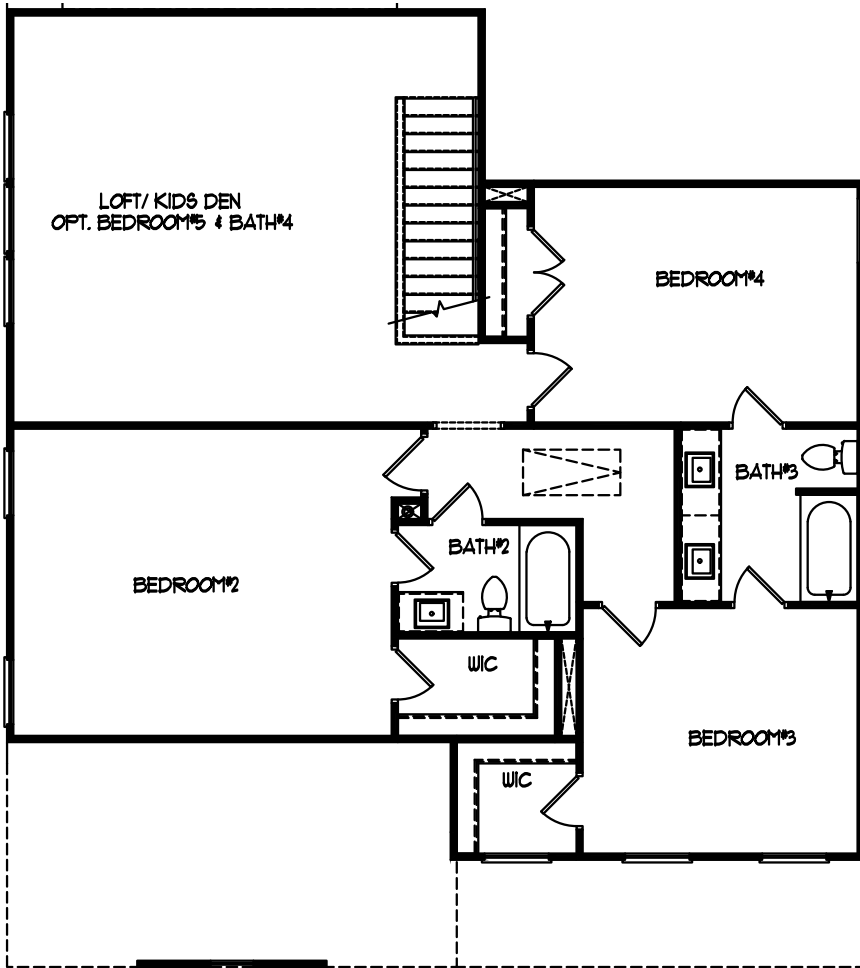

THE EVERGLADE

4 BED | 3.5 BATH

ELEVATION A

ELEVATION B

ELEVATION C

THE EVERGLADE

4 BED | 3.5 BATH

OPT. PRIMARY BATH WITH SHOWER AND GARDEN TUB

OPT. PRIMARY BATH WITH SUPER SHOWER

MAIN FLOOR

THE EVERGLADE

4 BED | 3.5 BATH

SECOND FLOOR

OPT. BEDROOM #5
& BATH #4 ILO LOFT