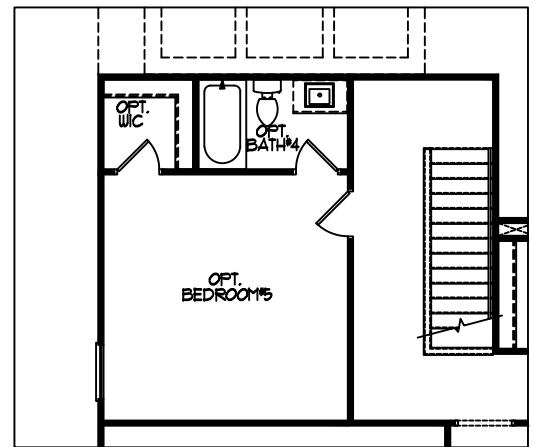

THE EVERGLADE

4 BED | 3.5 BATH

ELEVATION A

ELEVATION B

ELEVATION C

THE EVERGLADE

4 BED | 3.5 BATH

OPT. PRIMARY BATH WITH SHOWER AND GARDEN TUB

OPT. PRIMARY BATH WITH SUPER SHOWER

MAIN FLOOR

THE EVERGLADE

4 BED | 3.5 BATH

SECOND FLOOR

OPT. BEDROOM #5
& BATH #4 ILO LOFT