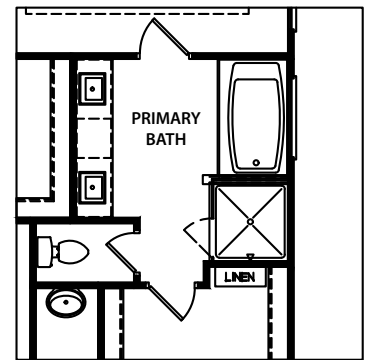

THE EVERGLADE

4 BED | 3.5 BATH

ELEVATION A

ELEVATION B

ELEVATION C

THE EVERGLADE

4 BED | 3.5 BATH

OPT. PRIMARY BATH WITH SHOWER AND GARDEN TUB

OPT. PRIMARY BATH WITH SUPER SHOWER

MAIN FLOOR

THE EVERGLADE

4 BED | 3.5 BATH

SECOND FLOOR

OPT. BEDROOM #5
& BATH #4 ILO LOFT