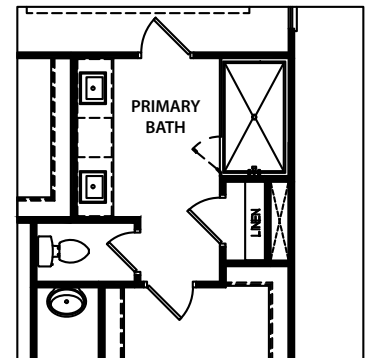

THE EVERGLADE

4 BED | 3.5 BATH

ELEVATION A

ELEVATION B

ELEVATION C

THE EVERGLADE

4 BED | 3.5 BATH

OPT. PRIMARY BATH WITH SHOWER AND GARDEN TUB

OPT. PRIMARY BATH WITH SUPER SHOWER

MAIN FLOOR

THE EVERGLADE

4 BED | 3.5 BATH

SECOND FLOOR

OPT. BEDROOM #5
& BATH #4 ILO LOFT