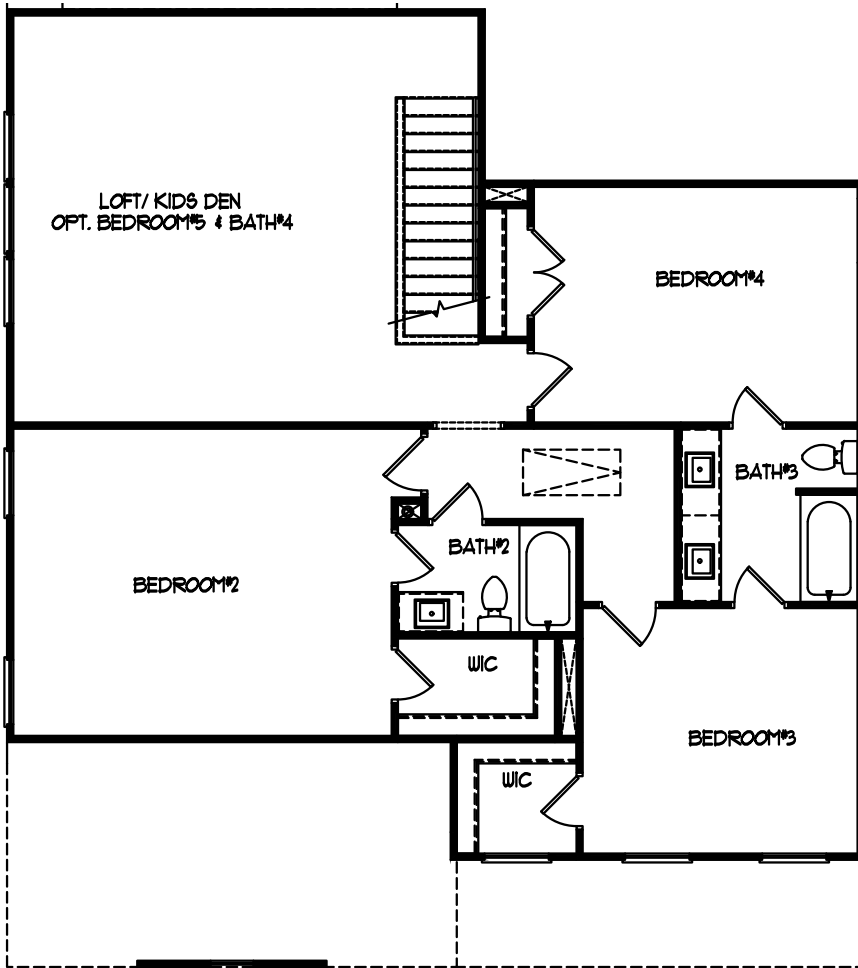

THE EVERGLADE

4 BED | 3.5 BATH

ELEVATION A

ELEVATION B

ELEVATION C

THE EVERGLADE

4 BED | 3.5 BATH

OPT. PRIMARY BATH WITH SHOWER AND GARDEN TUB

OPT. PRIMARY BATH WITH SUPER SHOWER

MAIN FLOOR

THE EVERGLADE

4 BED | 3.5 BATH

SECOND FLOOR

OPT. BEDROOM #5
& BATH #4 ILO LOFT