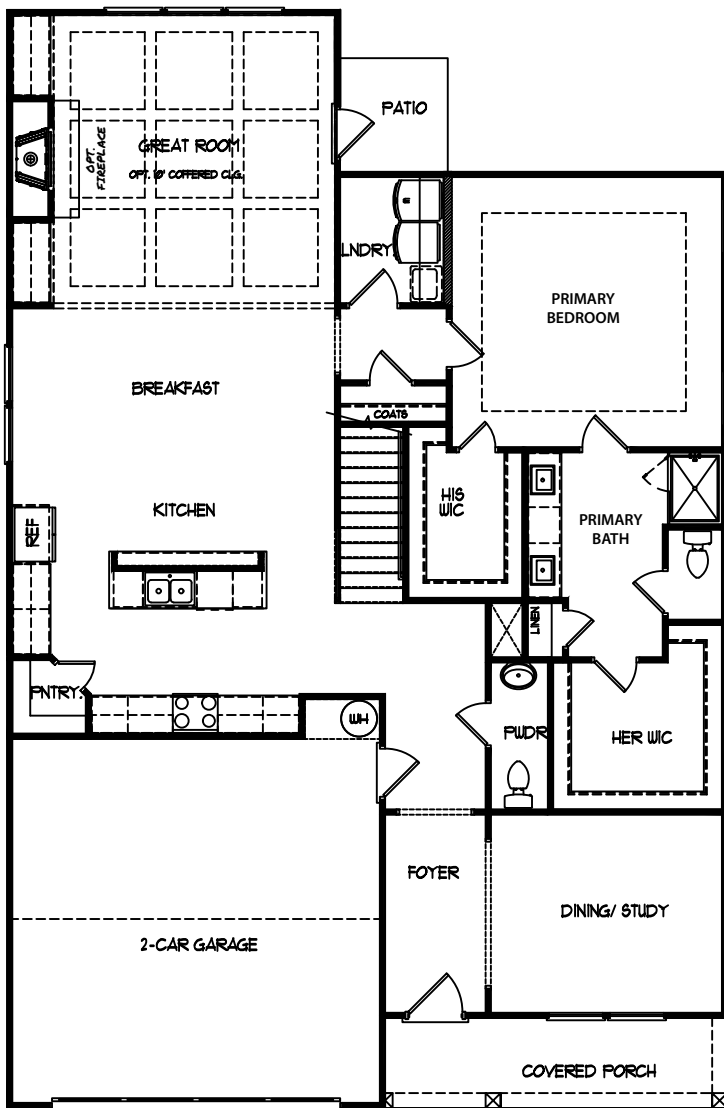

THE EVERGLADE

4 BED | 3.5 BATH

ELEVATION A

ELEVATION B

ELEVATION C

THE EVERGLADE

4 BED | 3.5 BATH

OPT. PRIMARY BATH WITH SHOWER AND GARDEN TUB

OPT. PRIMARY BATH WITH SUPER SHOWER

MAIN FLOOR

THE EVERGLADE

4 BED | 3.5 BATH

SECOND FLOOR

OPT. BEDROOM #5
& BATH #4 ILO LOFT