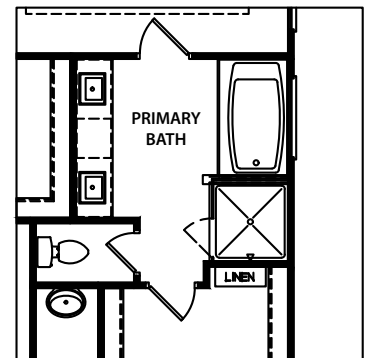

THE EVERGLADE

4 BED | 3.5 BATH

ELEVATION A

ELEVATION B

ELEVATION C

THE EVERGLADE

4 BED | 3.5 BATH

OPT. PRIMARY BATH WITH SHOWER AND GARDEN TUB

OPT. PRIMARY BATH WITH SUPER SHOWER

MAIN FLOOR

THE EVERGLADE

4 BED | 3.5 BATH

SECOND FLOOR

OPT. BEDROOM #5
& BATH #4 ILO LOFT