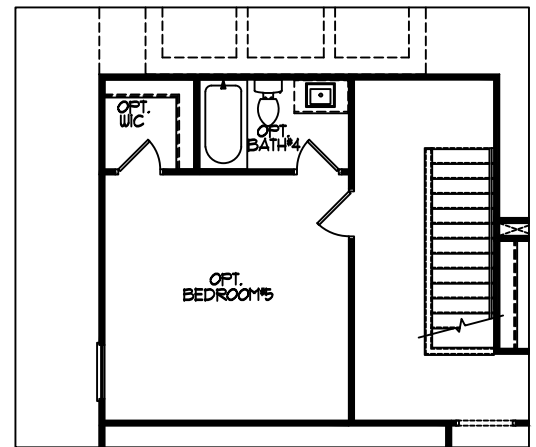

THE EVERGLADE

4 BED | 3.5 BATH

ELEVATION A

ELEVATION B

ELEVATION C

THE EVERGLADE

4 BED | 3.5 BATH

OPT. PRIMARY BATH WITH SHOWER AND GARDEN TUB

OPT. PRIMARY BATH WITH SUPER SHOWER

MAIN FLOOR

THE EVERGLADE

4 BED | 3.5 BATH

SECOND FLOOR

OPT. BEDROOM #5
& BATH #4 ILO LOFT