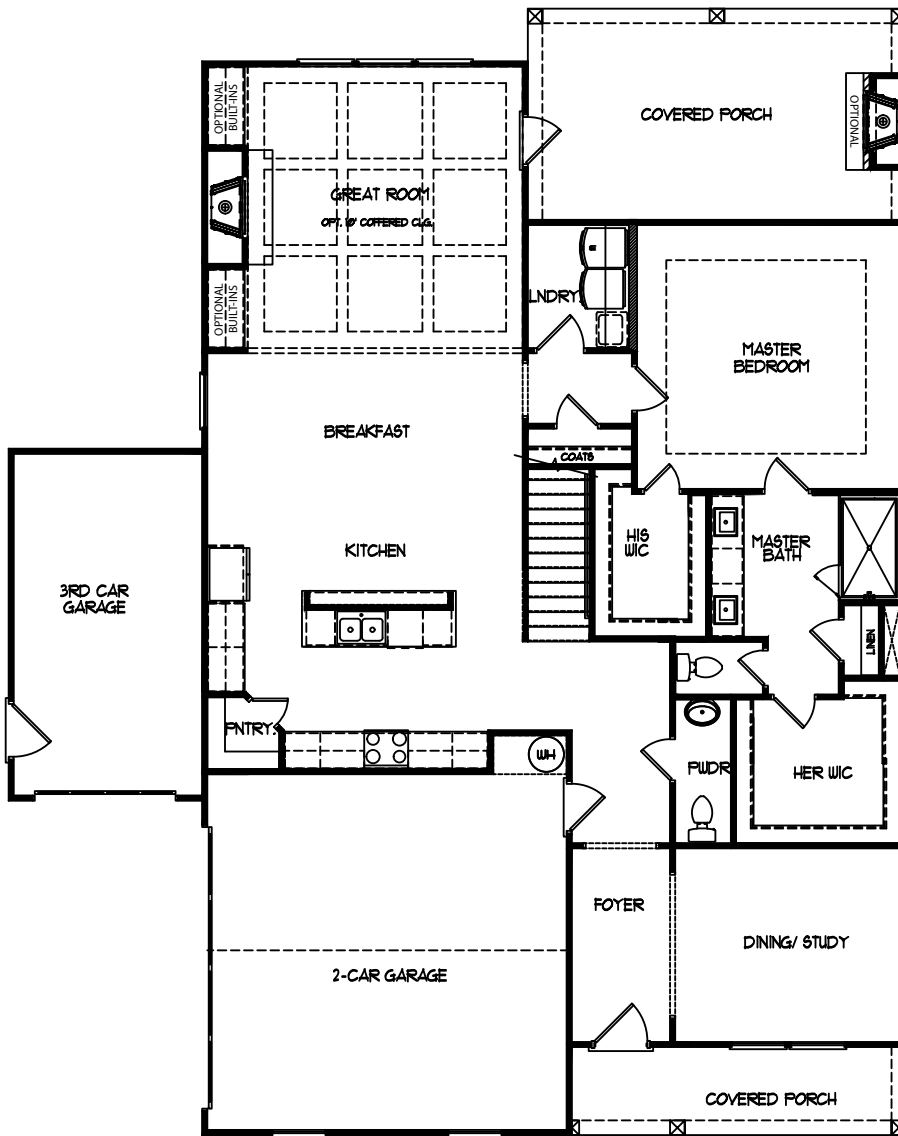

THE EVERGLADE

4 BED | 3.5 BATH

ELEVATION A

ELEVATION B

ELEVATION C

THE EVERGLADE

4 BED | 3.5 BATH

OPT. PRIMARY BATH WITH SHOWER AND GARDEN TUB

MAIN FLOOR

THE EVERGLADE

4 BED | 3.5 BATH

SECOND FLOOR

OPT. BEDROOM & BATH