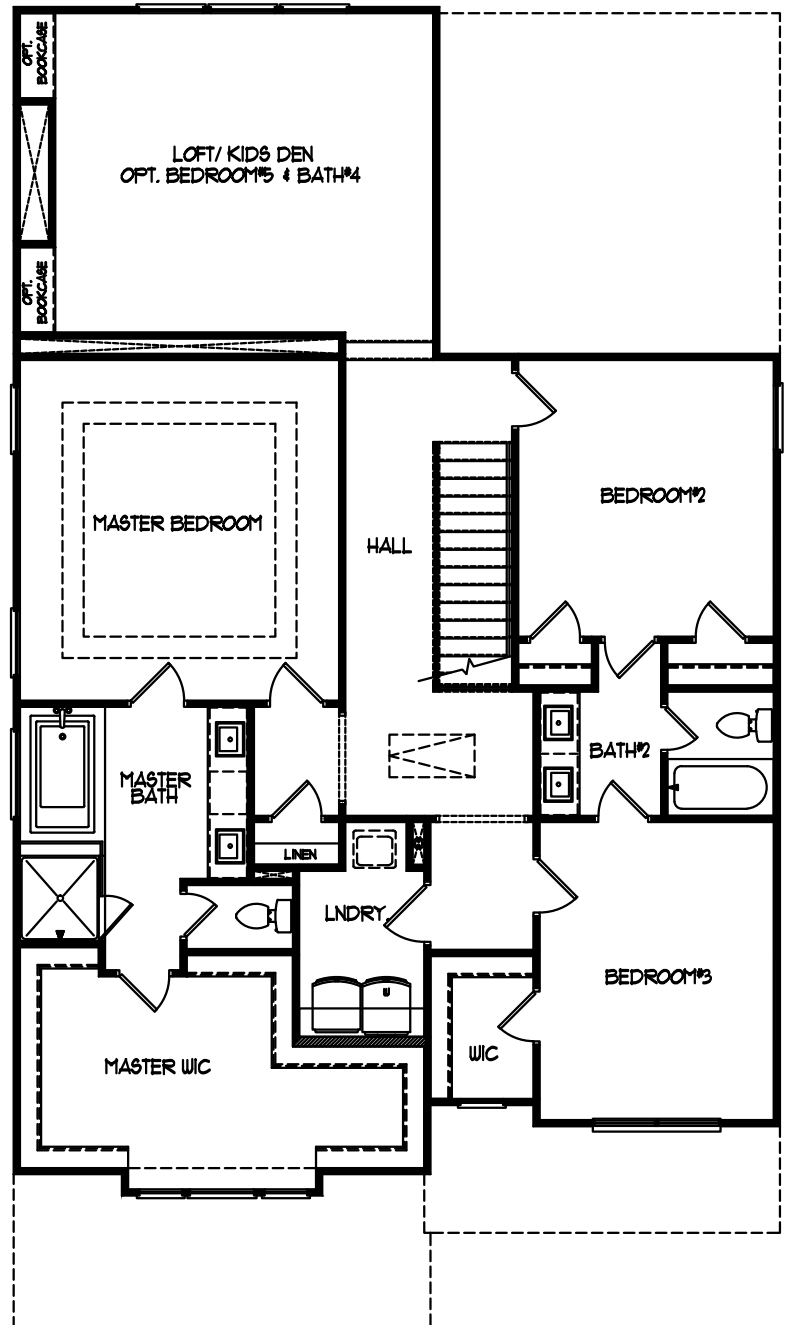

HEMINGWAY

The Creekwood
4-5 BD | 3-4 BA | 3,019 SQ. FT.

ELEVATION A

ELEVATION B

ELEVATION C

ELEVATION D

WALKER
ANDERSON 

HEMINGWAY

The Creekwood MAIN LEVEL

WALKER
ANDERSON 

HEMINGWAY

The Creekwood UPPER LEVEL

OPTIONAL
SUPER SHOWER

OPTIONAL
BEDROOM #5 & BATH #4

WALKER
ANDERSON 