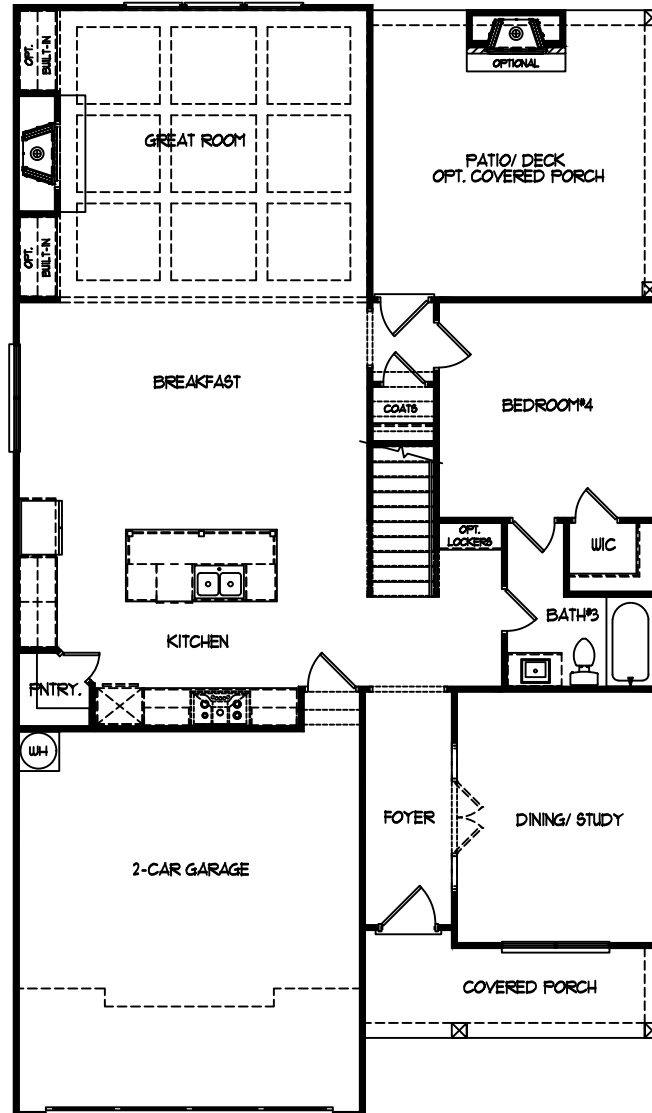

HEMINGWAY

The Creekwood
4-5 BD | 3-4 BA | 3,019 SQ. FT.

ELEVATION A

ELEVATION B

ELEVATION C

ELEVATION D

WALKER
ANDERSON 

HEMINGWAY

The Creekwood MAIN LEVEL

WALKER
ANDERSON 

HEMINGWAY

The Creekwood UPPER LEVEL

OPTIONAL
SUPER SHOWER

OPTIONAL
BEDROOM #5 & BATH #4

WALKER
ANDERSON 