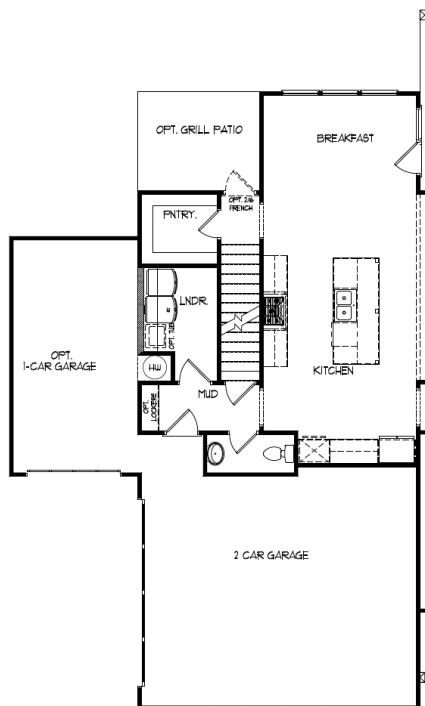

THE SPRINGS OF CHATEAU

The Allyson GARAGE OPTIONS

OPTIONAL
3RD CAR GARAGE
SIDE ENTRY

OPTIONAL
SIDE ENTRY
GARAGE

WALKER
ANDERSON