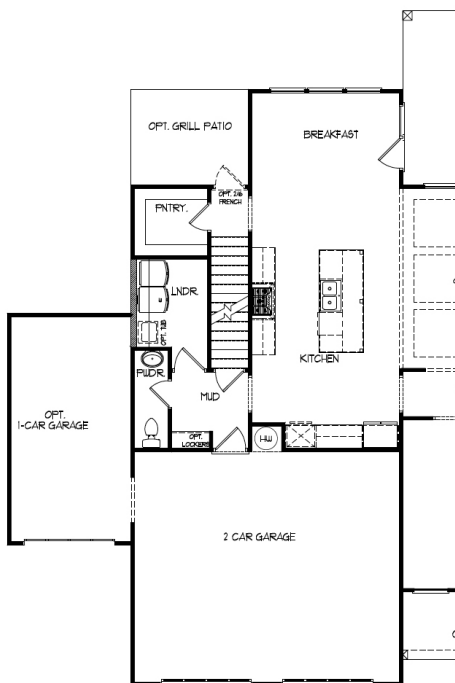

THE SPRINGS OF CHATEAU

The Allyson GARAGE OPTIONS

OPTIONAL
3RD CAR GARAGE
SIDE ENTRY

OPTIONAL
SIDE ENTRY
GARAGE

WALKER
ANDERSON