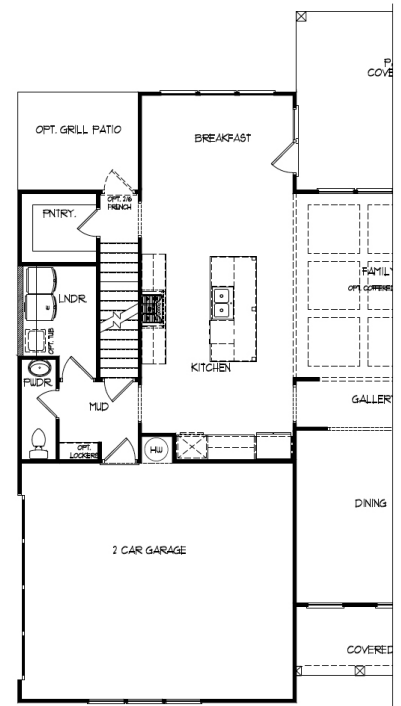

THE SPRINGS OF CHATEAU

The Allyson GARAGE OPTIONS

OPTIONAL
3RD CAR GARAGE
SIDE ENTRY

OPTIONAL
SIDE ENTRY
GARAGE

WALKER
ANDERSON